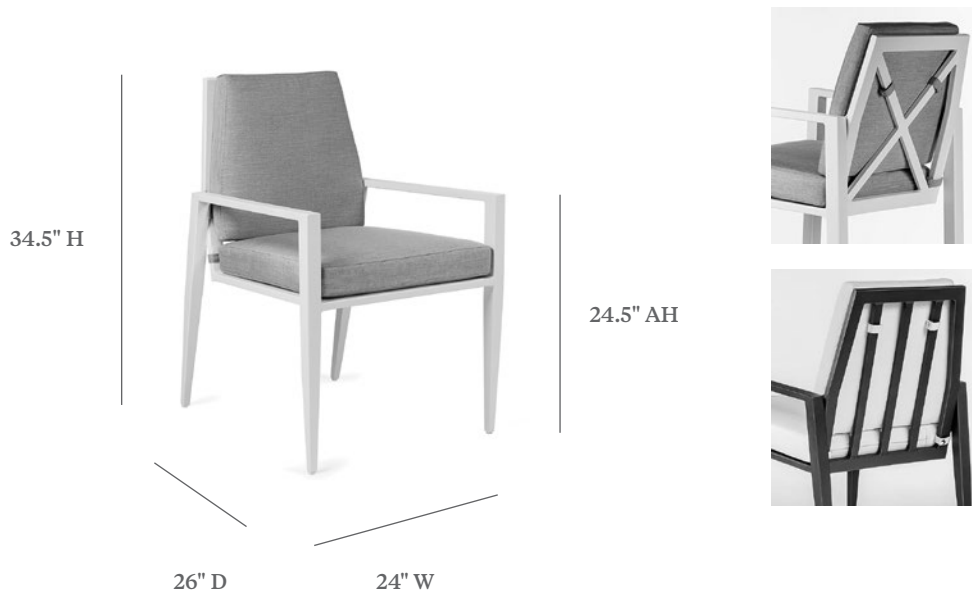

## DINING ARM CHAIR

ITEM CODE	ST 2030L Removable Cushions with X Back ST3 2030L Removable Cushions with Vertical Slat Back
WIDE	24"
DEPTH	26"
HEIGHT	34.5"
SEAT HEIGHT	18"
ARM HEIGHT	24.5"

**MATERIALS**  
Powder coated aluminum frame.  
Cushions seat & back.