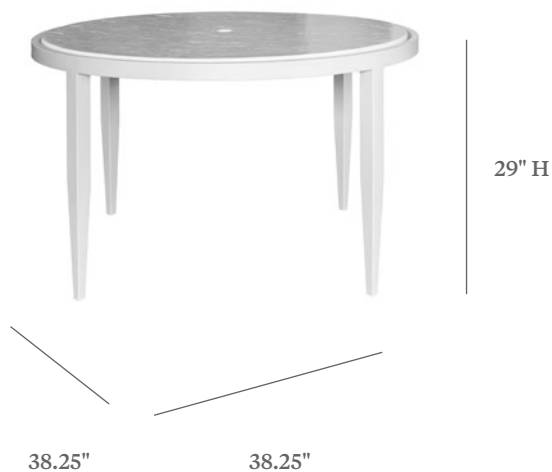

BRICKELL

UMBRELLA TABLE

ITEM CODE	ST 2000-38
DIAMETER	38.25"
HEIGHT	29"

MATERIALS

Powder coated aluminum frame.
Table top.

FINISHES

Please visit our website www.pavilionfurniture.com

TABLE TOP OPTIONS