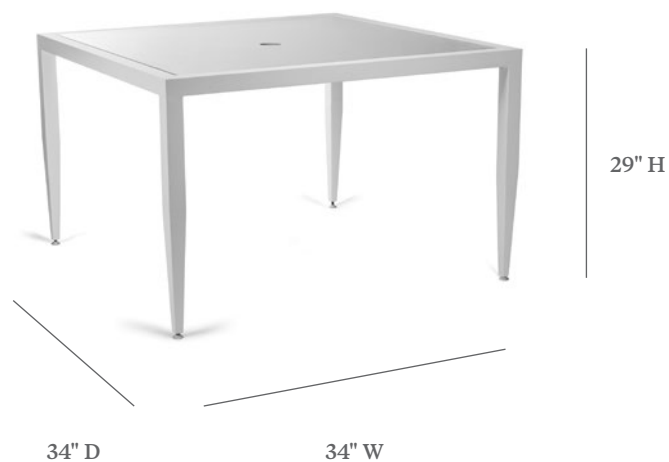

BRICKELL

UMBRELLA TABLE

ITEM CODE	ST 2000-3434
WIDE	34"
DEPTH	34"
HEIGHT	29"

MATERIALS

Powder coated aluminum frame.
Table top.

FINISHES

Please visit our website
www.pavilionfurniture.com

TABLE TOP OPTIONS