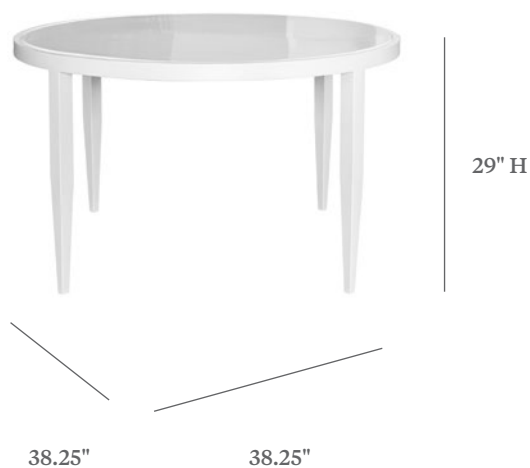

BRICKELL

DINING TABLE

ITEM CODE	ST 1000-38
DIAMETER	38.25"
HEIGHT	29"

MATERIALS

Powder coated aluminum frame.
Table top.

FINISHES

Please visit our website www.pavilionfurniture.com

TABLE TOP OPTIONS