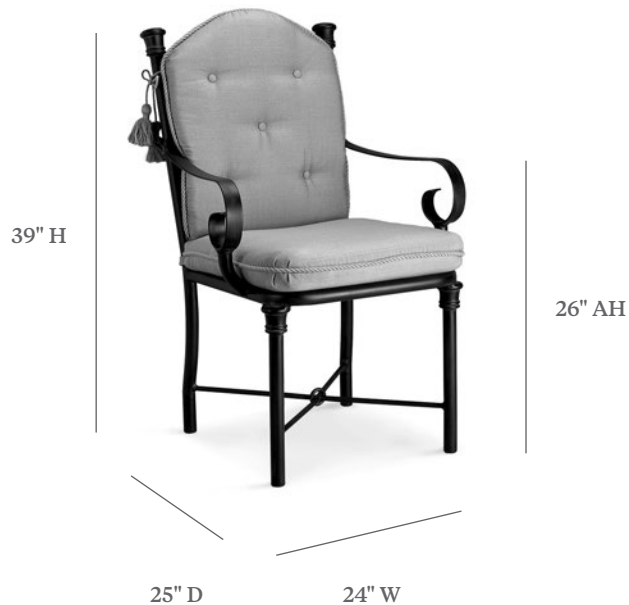

BREAKWATER

DINING ARM CHAIR

ITEM CODE	TR 2030L Reversible Cushions TR 2030F Fixed Cushions
WIDE	24"
DEEP	25"
HEIGHT	39"
SEAT HEIGHT	18"
ARM HEIGHT	26"

MATERIALS
Powder coated aluminum frame.
Cushion seat & back.