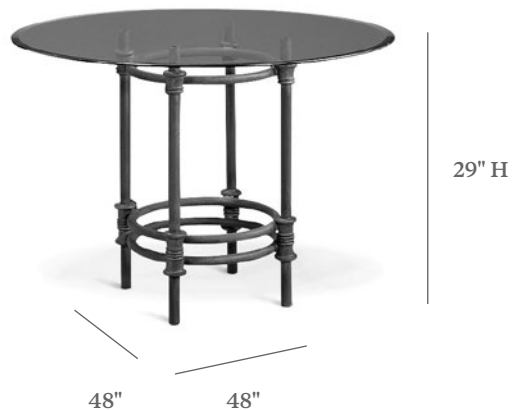

BREAKWATER

DINING TABLE

ITEM CODE	TR 1000-48
DIAMETER	48"
HEIGHT	29"

MATERIALS

Powder coated aluminum frame.
Table top.

FINISHES

Please visit our website www.pavilionfurniture.com

TABLE TOP OPTIONS