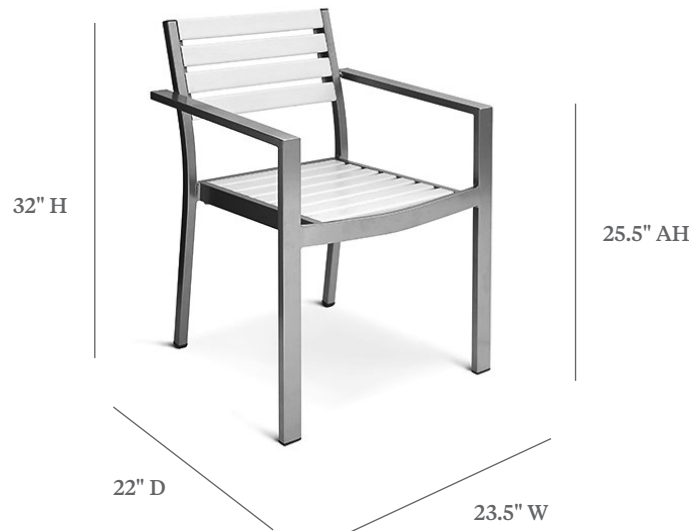

BLEAU ECOWOOD

STACKING DINING ARM CHAIR

ITEM CODE	EWB 9130
WIDE	23.5"
DEEP	22"
HEIGHT	32"
SEAT HEIGHT	18"
ARM HEIGHT	25.5"

MATERIALS

Powder coated aluminum frame.
Ecwood slats.

FINISHES & SLING COLOR

Please visit our website www.pavilionfurniture.com