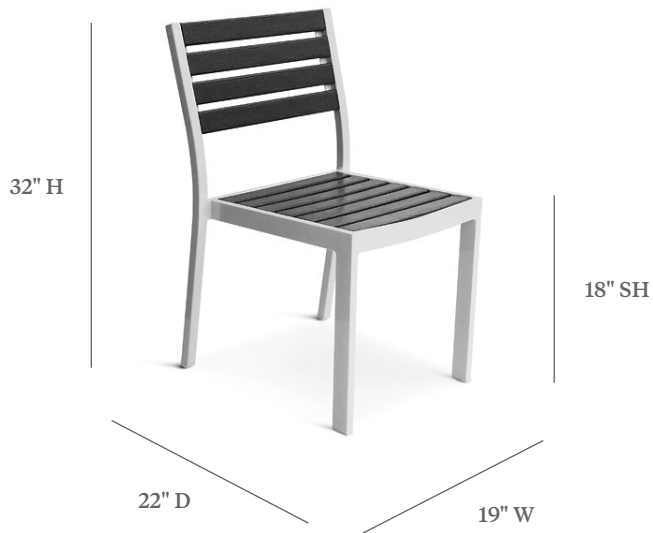

## STACKING SIDE CHAIR

ITEM CODE	EWB 9120
WIDE	19"
DEEP	22"
HEIGHT	32"
SEAT HEIGHT	18"