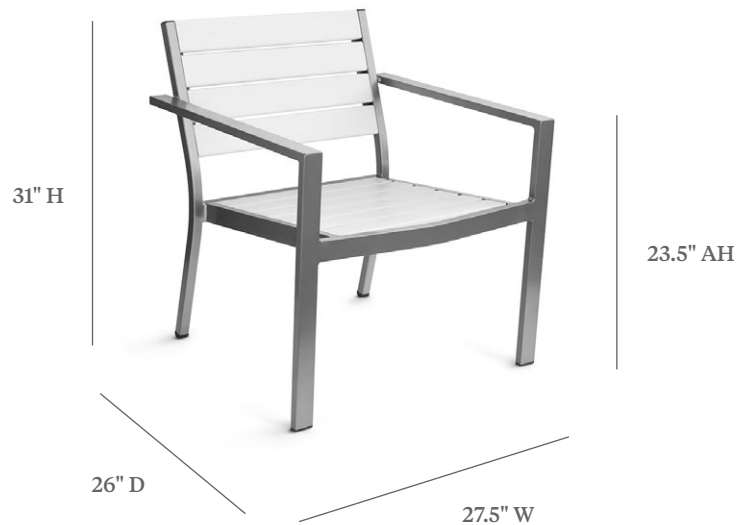

BLEAU ECOWOOD

STACKING LOUNGE CHAIR

ITEM CODE	EWB 9100 EWB 9100A Ecowood Arms
WIDE	27.5"
DEEP	26"
HEIGHT	31"
SEAT HEIGHT	16"
ARM HEIGHT	23.5"

MATERIALS
Powder coated aluminum frame.
Ecowood slats.

FINISHES & SLING COLOR
Please visit our website www.pavilionfurniture.com