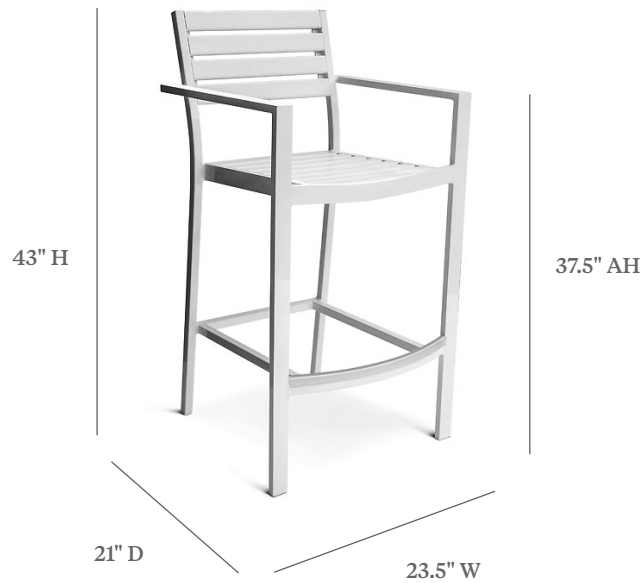

BLEAU ECOWOOD

BAR CHAIR WITH ARMS

ITEM CODE	EWB 9045-30 EWB 9045-30A Ecowood Arms
WIDE	23.5"
DEEP	21"
HEIGHT	43"
SEAT HEIGHT	30"
ARM HEIGHT	37.5"

MATERIALS
Powder coated aluminum frame.
Ecowood slats.

FINISHES & SLING COLOR
Please visit our website www.pavilionfurniture.com