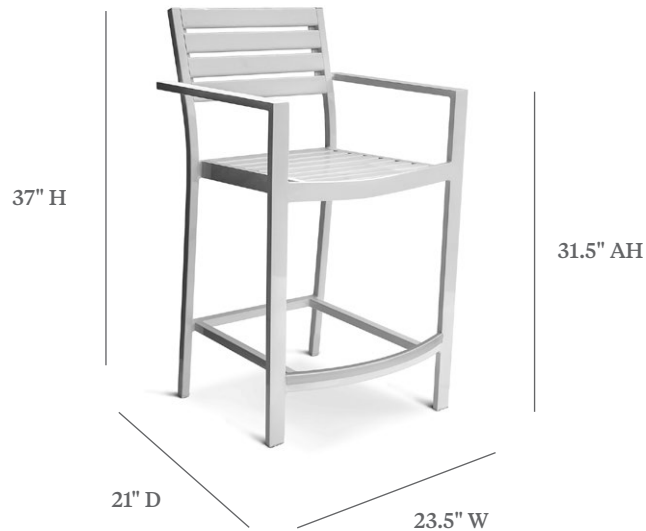

## COUNTER STOOL WITH ARMS

ITEM CODE	EWB 9045-24 EWB 9045-24A Ecowood Arms
WIDE	23.5"
DEEP	21"
HEIGHT	37"
SEAT HEIGHT	24"
ARM HEIGHT	31.5"

**MATERIALS**  
Powder coated aluminum frame.  
Ecowood slats.

**FINISHES & SLING COLOR**  
Please visit our website [www.pavilionfurniture.com](http://www.pavilionfurniture.com)