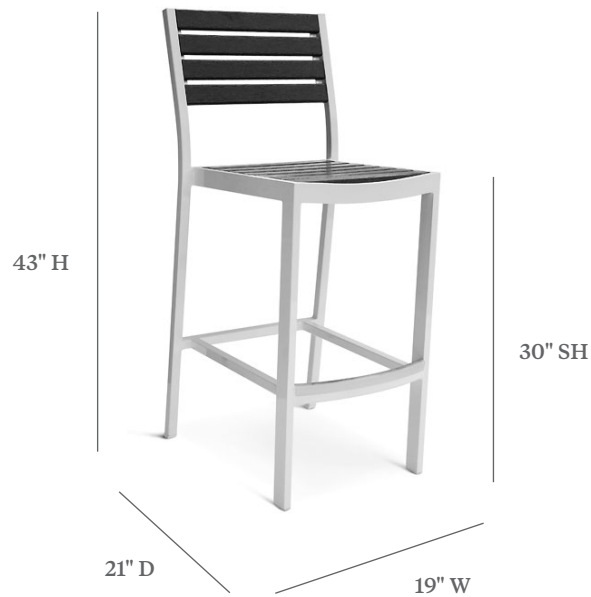

## ARMLESS BAR CHAIR

ITEM CODE	EWB 9040-30
WIDE	19"
DEEP	21"
HEIGHT	43"
SEAT HEIGHT	30"