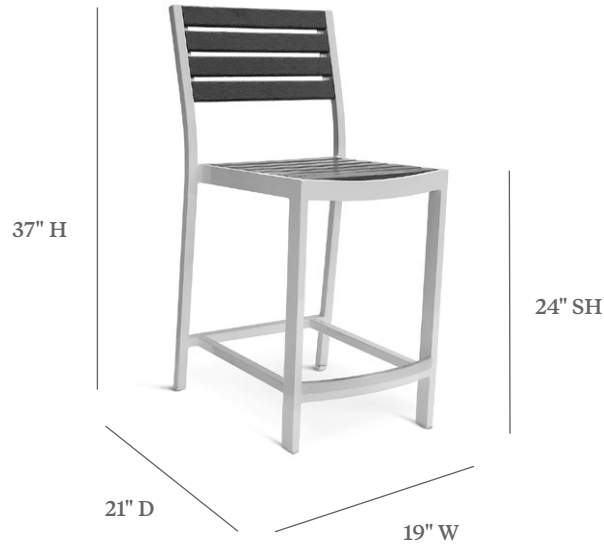

BLEAU ECOWOOD

ARMLESS COUNTER STOOL

ITEM CODE	EWB 9040-24
WIDE	19"
DEEP	21"
HEIGHT	37"
SEAT HEIGHT	24"

MATERIALS

Powder coated aluminum frame.
Ecwood slats.

FINISHES & SLING COLOR

Please visit our website www.pavilionfurniture.com