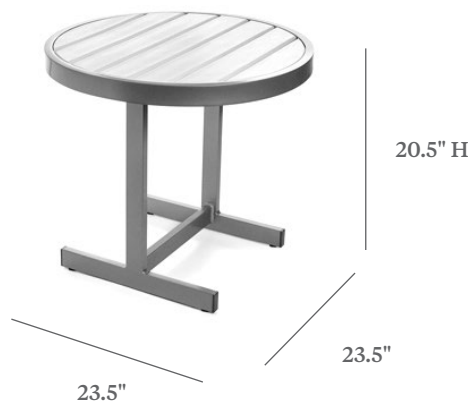

BLEAU ECOWOOD

CEE ROUND TABLE

ITEM CODE	EW 2222E
DIAMETER	23.5"
HEIGHT	20.5"

MATERIALS

Powder coated aluminum frame.
Ecowood slats.

FINISHES & SLING COLOR

Please visit our website www.pavilionfurniture.com

WARRANTY | MAINTENANCE