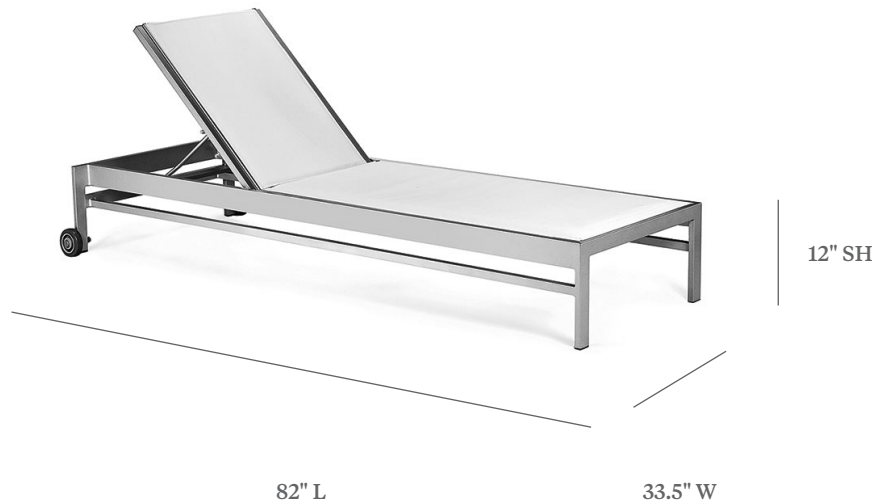

BLEAU

STACKING CHAISE LOUNGE WITH WHEELS

ITEM CODE	BL 7190W Regular Sling BL 8190W Comfort Cushion Sling
WIDE	33.5"
LONG	82"
SEAT HEIGHT	12"

MATERIALS
Powder coated aluminum frame.
Sling fabric seat & back.