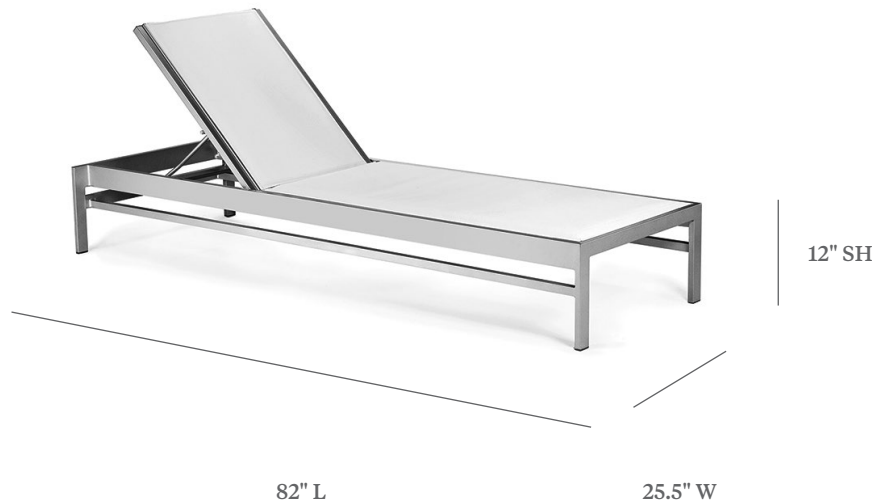

# BLEAU

## STACKING CHAISE LOUNGE

ITEM CODE	BL 7190 Regular Sling BL 8190 Comfort Cushion Sling
WIDE	25.5"
LONG	82"
SEAT HEIGHT	12"

**MATERIALS**  
Powder coated aluminum frame.  
Sling fabric seat & back.

**FINISHES & SLING COLOR**  
Please visit our website [www.pavilionfurniture.com](http://www.pavilionfurniture.com)