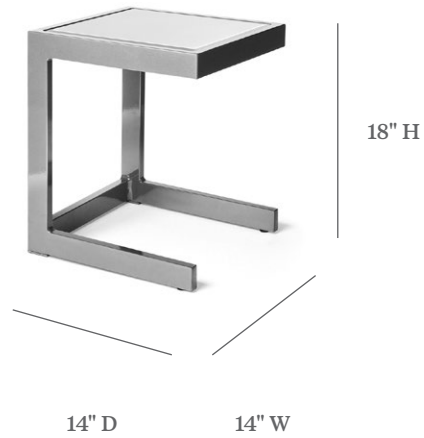

BLEAU

CEE SIDE TABLE

ITEM CODE	BL 1414
WIDE	14"
DEEP	14"
HEIGHT	18"

MATERIALS

Powder coated aluminum frame.
Table top.

FINISHES

Please visit our website www.pavilionfurniture.com

TABLE TOP OPTIONS