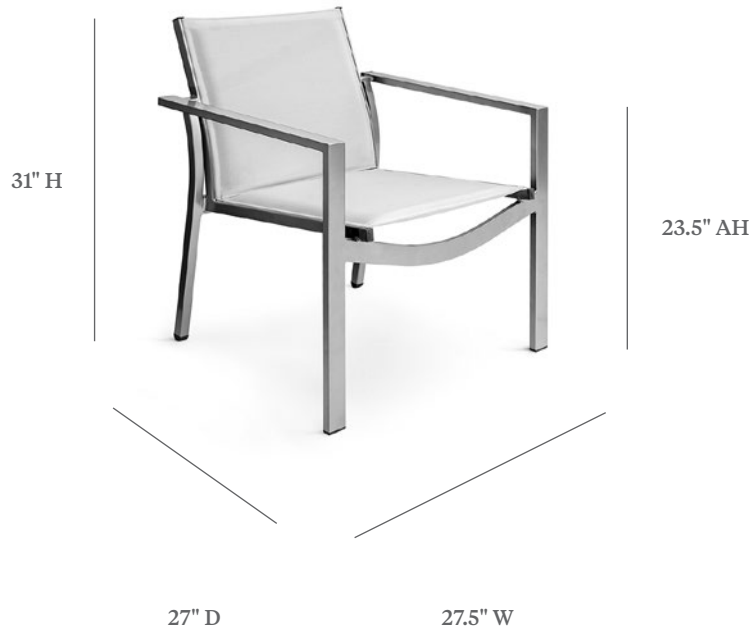

BLEAU

STACKING LOUNGE CHAIR

ITEM CODE	BL2 7136 Regular Sling BL2 8136 Comfort Cushion Sling
WIDE	27.5"
DEEP	27"
HEIGHT	31"
SEAT HEIGHT	16"
ARM HEIGHT	23.5"

MATERIALS
Powder coated aluminum frame.
Sling fabric seat & back.