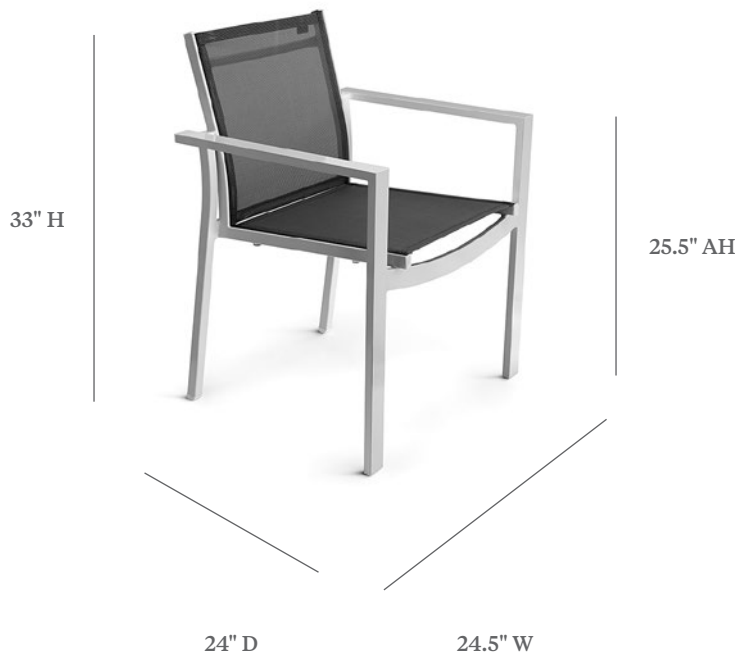

# BLEAU

## STACKING DINING ARM CHAIR

ITEM CODE	BL2 7132 Regular Sling BL2 8132 Comfort Cushion Sling
WIDE	24.5"
DEEP	24"
HEIGHT	33"
SEAT HEIGHT	18"
ARM HEIGHT	25.5"

**MATERIALS**  
Powder coated aluminum frame.  
Sling fabric seat & back.