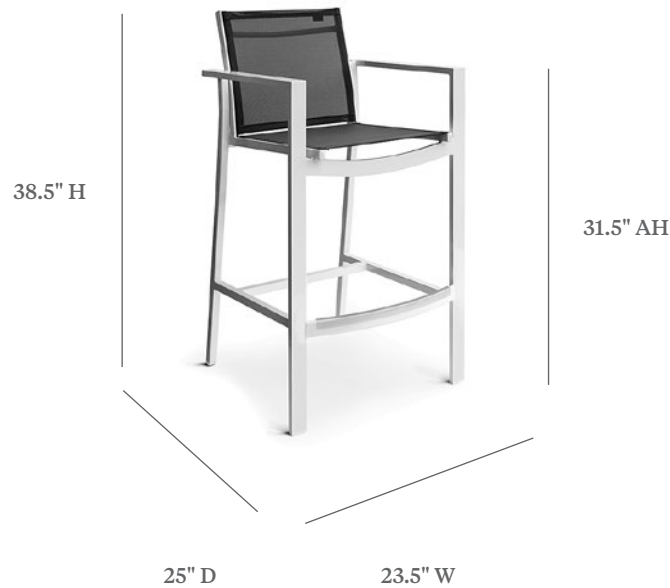

BLEAU

COUNTER STOOL WITH ARMS

ITEM CODE	BL2 7046-24 Regular Sling BL2 8046-24 Comfort Cushion Sling
WIDE	23.5"
DEEP	25"
HEIGHT	38.5"
SEAT HEIGHT	24"
ARM HEIGHT	31.5

MATERIALS
Powder coated aluminum frame.
Sling fabric seat & back.