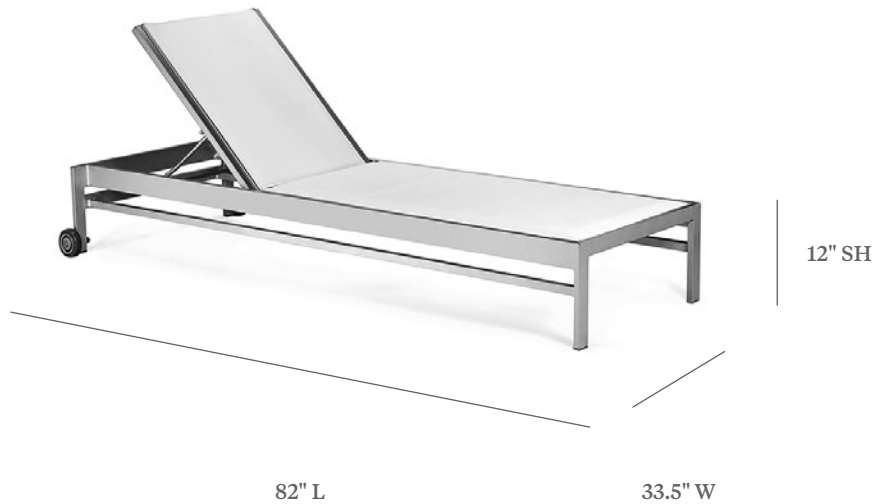

BLEAU

STACKING CHAISE LOUNGE WITH WHEELS

ITEM CODE	BL 7190W Regular Sling BL 8190W Comfort Cushion Sling
WIDE	33.5"
LONG	82"
SEAT HEIGHT	12"

MATERIALS
Powder coated aluminum frame.
Sling fabric seat & back.