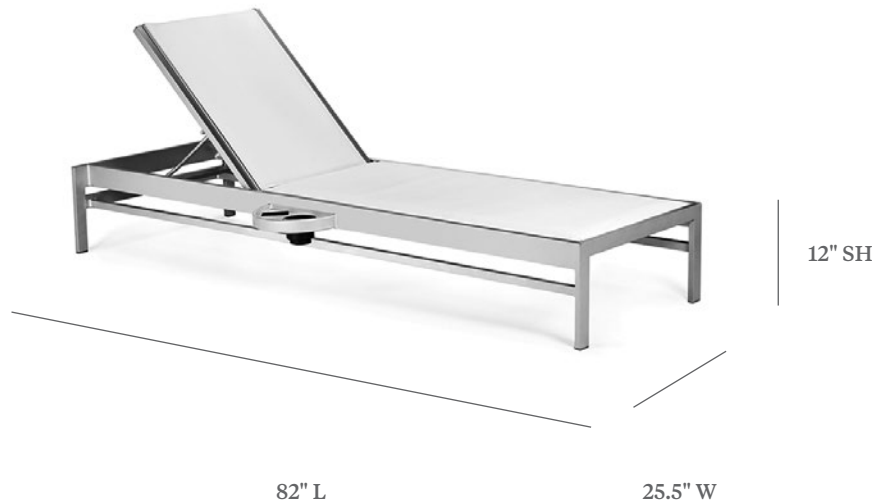

BLEAU

STACKING CHAISE LOUNGE WITH ATTACHED SIDE TRAY

ITEM CODE

BL 7190L
Regular Sling and Left Side Tray
BL 8190L
Comfort Cushion Sling and Left Side Tray
BL 7190R
Regular Sling and Right Side Tray
BL 8190R
Comfort Cushion Sling and Right Side Tray

WIDE

25.5" plus 6" for tray

LONG

82"

SEAT HEIGHT

12"

MATERIALS

Powder coated aluminum frame.
Sling fabric seat & back.