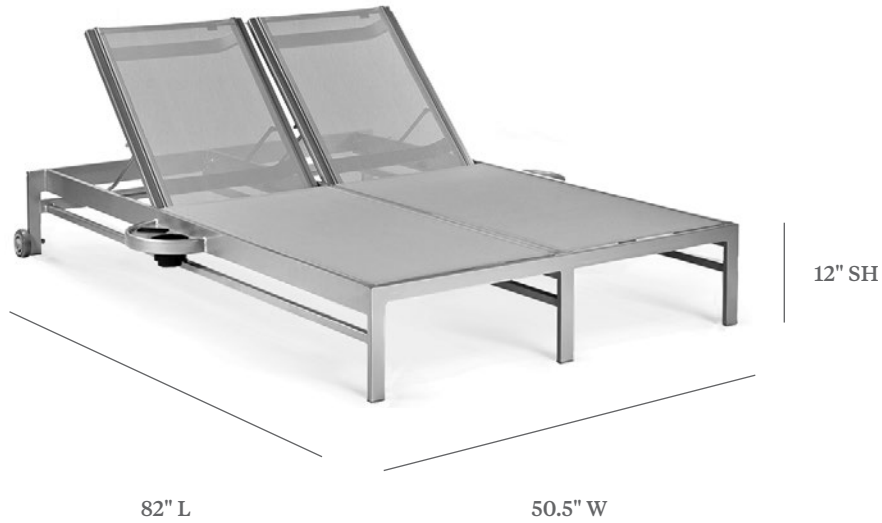

BLEAU

DOUBLE CHAISE LOUNGE WITH WHEELS AND ATTACHED SIDE TRAYS

ITEM CODE	BL 7190-46W-R/L Regular Sling BL 8190-46W-R/L Comfort Cushion Sling
WIDE	50.5" plus 12" for trays
LONG	82"
SEAT HEIGHT	12"

MATERIALS
Powder coated aluminum frame.
Sling fabric seat & back.