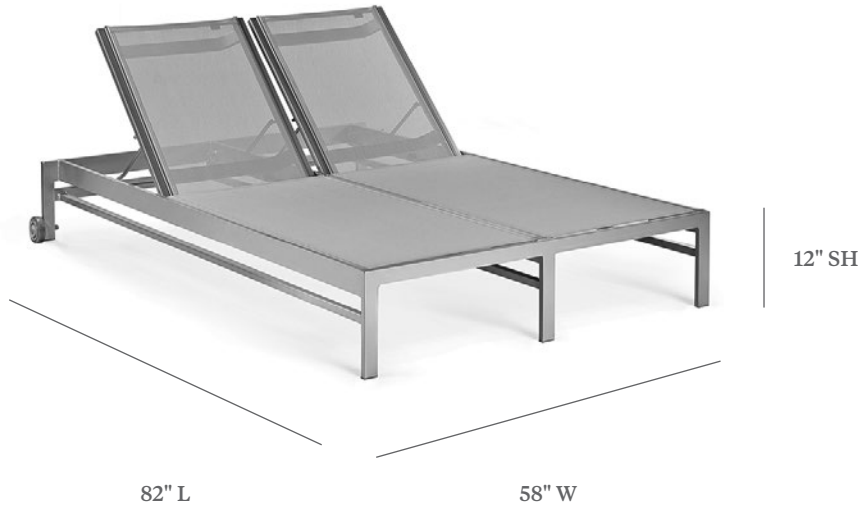

BLEAU

DOUBLE CHAISE LOUNGE WITH WHEELS

ITEM CODE	BL 7190-46W Regular Sling BL 8190-46W Comfort Cushion Sling
WIDE	58"
LONG	82"
SEAT HEIGHT	12"

MATERIALS
Powder coated aluminum frame.
Sling fabric seat & back.