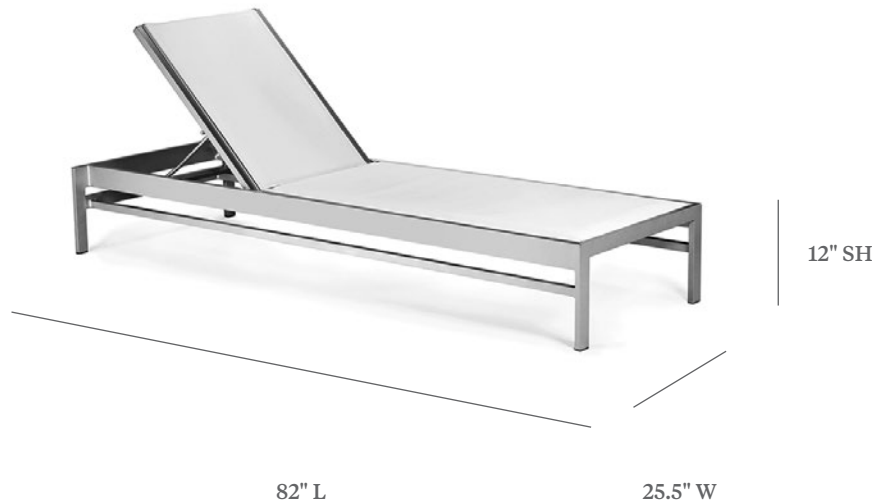

BLEAU

STACKING CHAISE LOUNGE

ITEM CODE	BL 7190 Regular Sling BL 8190 Comfort Cushion Sling
WIDE	25.5"
LONG	82"
SEAT HEIGHT	12"

MATERIALS
Powder coated aluminum frame.
Sling fabric seat & back.

FINISHES & SLING COLOR
Please visit our website www.pavilionfurniture.com