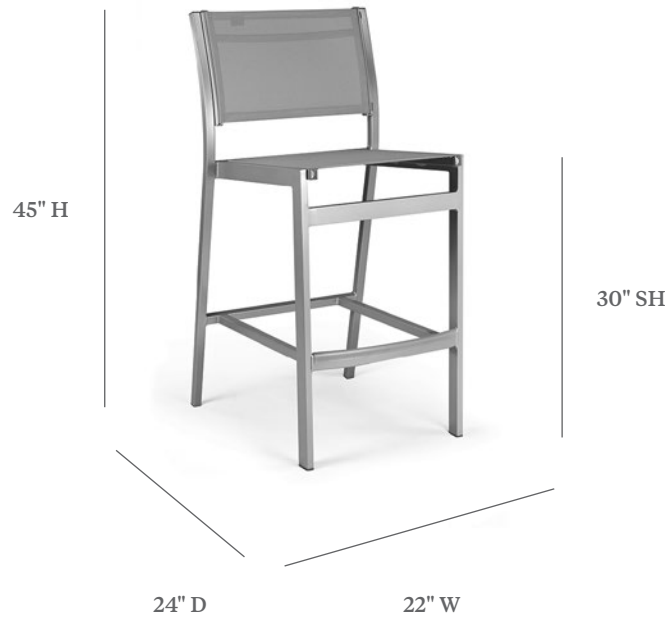

BLEAU

ARMLESS BAR CHAIR

ITEM CODE	BL 7040-30 Regular Sling BL 8040-30 Comfort Cushion Sling
WIDE	22"
DEEP	24"
HEIGHT	45"
SEAT HEIGHT	30"

MATERIALS
Powder coated aluminum frame.
Sling fabric seat & back.

FINISHES & SLING COLOR
Please visit our website www.pavilionfurniture.com