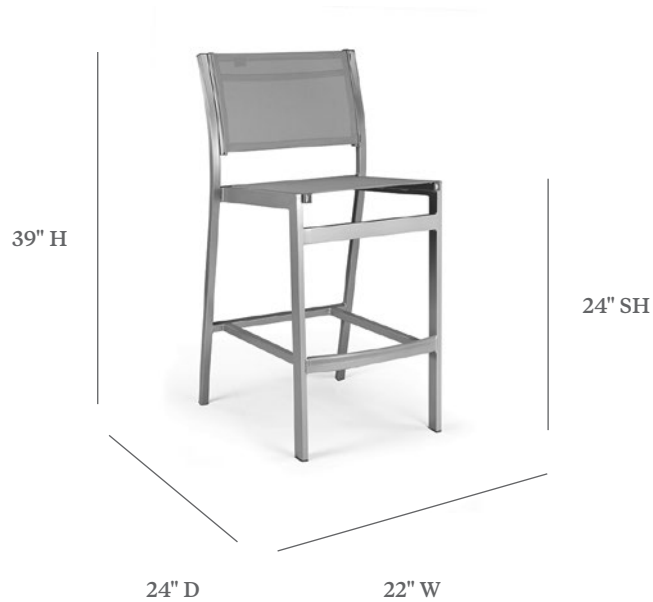

BLEAU

ARMLESS COUNTER STOOL

ITEM CODE	BL 7040-24 Regular Sling BL 8040-24 Comfort Cushion Sling
WIDE	22"
DEEP	24"
HEIGHT	39"
SEAT HEIGHT	24"

MATERIALS
Powder coated aluminum frame.
Sling fabric seat & back.