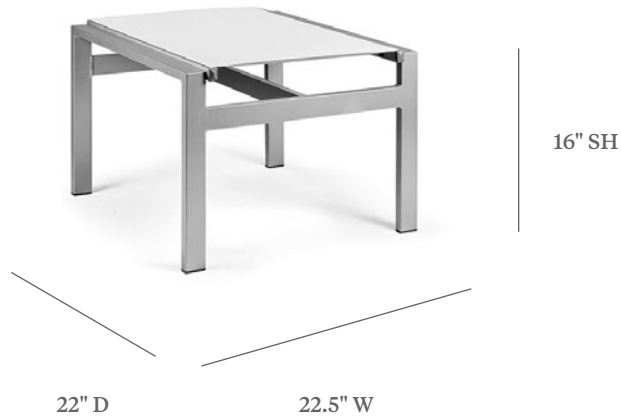

BLEAU

OTTOMAN

ITEM CODE	BL 7010 Regular Sling BL 8010 Comfort Cushion Sling
WIDE	22.5"
DEEP	22"
SEAT HEIGHT	16"

MATERIALS
Powder coated aluminum frame.
Sling fabric seat & back.

FINISHES & SLING COLOR
Please visit our website www.pavilionfurniture.com