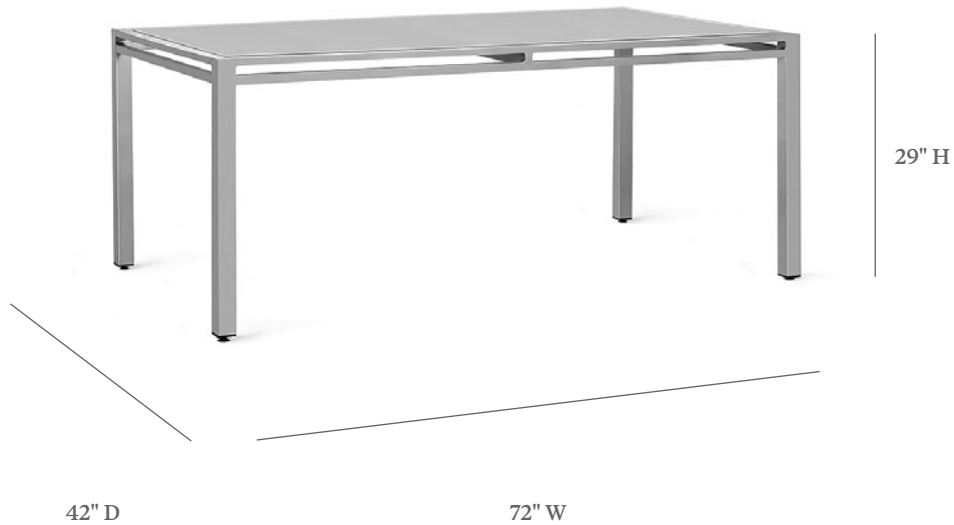

BLEAU

DINING TABLE

ITEM CODE	BL 3100-4272
WIDE	72"
DEEP	42"
HEIGHT	29"

MATERIALS

Powder coated aluminum frame.
Table top.

FINISHES

Please visit our website www.pavilionfurniture.com

TABLE TOP OPTIONS