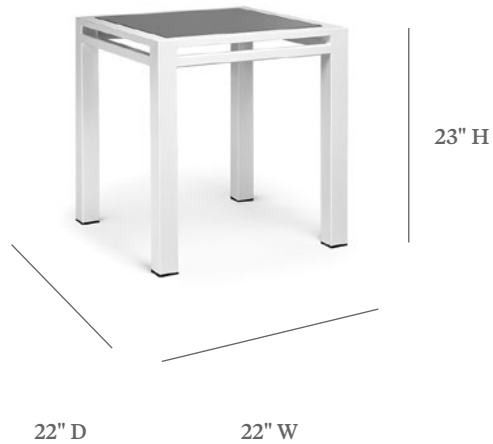

BLEAU

SIDE TABLE

ITEM CODE	BL 2222-23
WIDE	22"
DEEP	22"
HEIGHT	23"

MATERIALS

Powder coated aluminum frame.
Table top.

FINISHES

Please visit our website www.pavilionfurniture.com

TABLE TOP OPTIONS