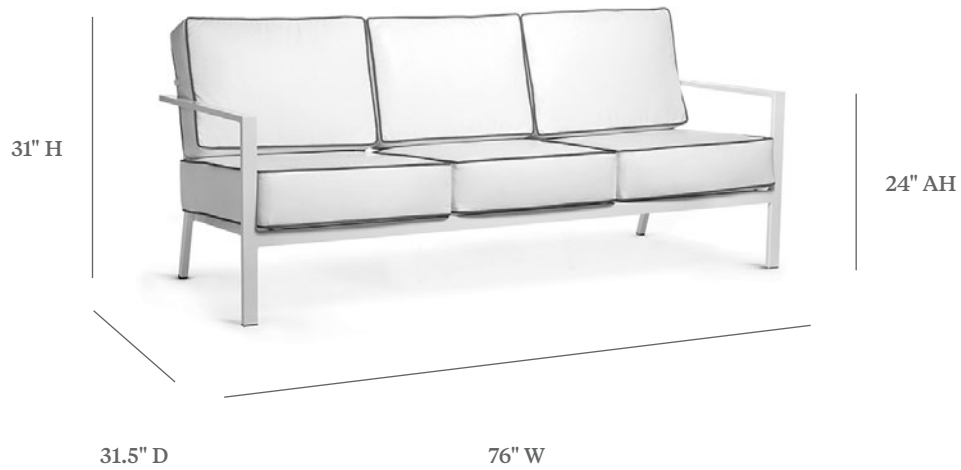

BLEAU

SOFA

ITEM CODE	BL 2130L Reversible Cushions
WIDE	76"
DEEP	31.5"
HEIGHT	31"
SEAT HEIGHT	18"
ARM HEIGHT	24"

MATERIALS

Powder coated aluminum frame.
Cushions seat & back.

FINISHES & SLING COLOR

Please visit our website www.pavilionfurniture.com