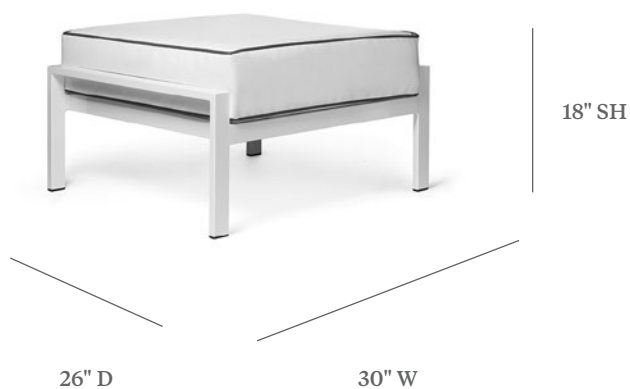

BLEAU

OTTOMAN

ITEM CODE	BL 2110L Reversible Cushion
WIDE	30"
DEEP	26"
SEAT HEIGHT	18"

MATERIALS
Powder coated aluminum frame.
Cushion seat.

FINISHES & SLING COLOR
Please visit our website www.pavilionfurniture.com