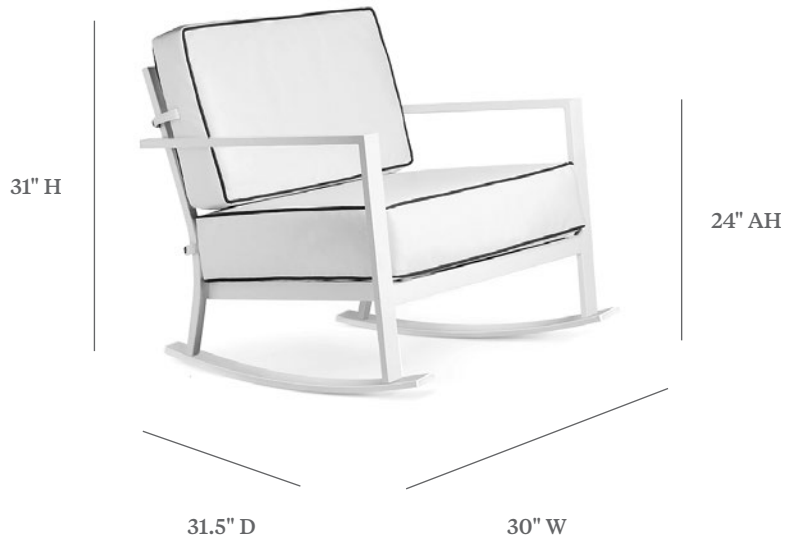

BLEAU

ROCKING CHAIR

ITEM CODE	BL 2105L Reversible Cushions
WIDE	30"
DEEP	31.5"
HEIGHT	31"
SEAT HEIGHT	18"
ARM HEIGHT	24"

MATERIALS
Powder coated aluminum frame.
Cushions seat & back.

FINISHES & SLING COLOR
Please visit our website www.pavilionfurniture.com