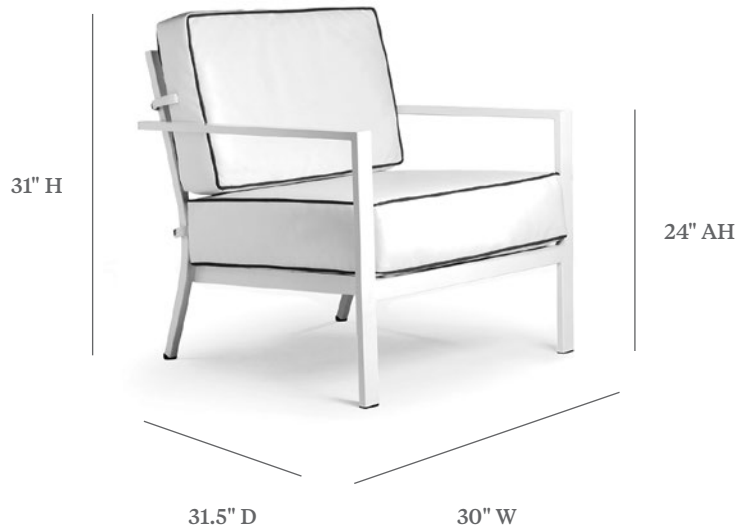

BLEAU

LOUNGE CHAIR

ITEM CODE	BL 2100L Reversible Cushions
WIDE	30"
DEEP	31.5"
HEIGHT	31"
SEAT HEIGHT	18"
ARM HEIGHT	24"

MATERIALS

Powder coated aluminum frame.
Cushions seat & back.

FINISHES & SLING COLOR

Please visit our website www.pavilionfurniture.com