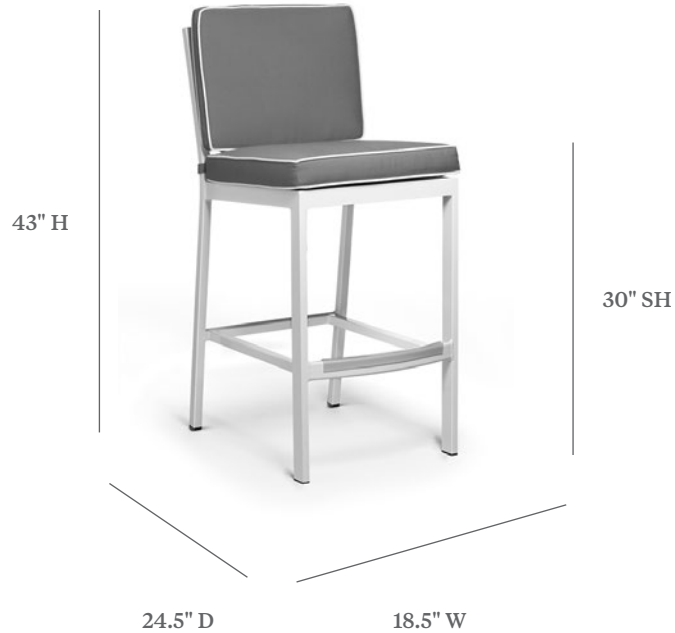

## ARMLESS BAR CHAIR

ITEM CODE	BL 2040L-30 Reversible Seat Cushion
WIDE	18.5"
DEEP	24.5"
HEIGHT	43"
SEAT HEIGHT	30"