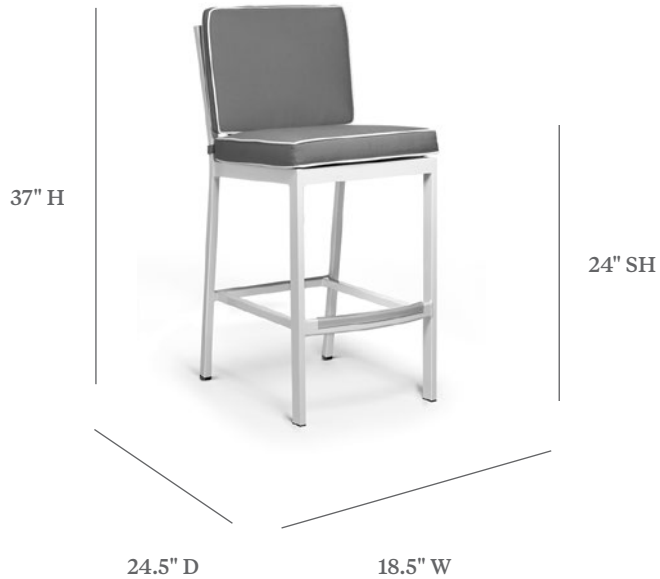

BLEAU

ARMLESS COUNTER STOOL

ITEM CODE	BL 2040L-24 Reversible Seat Cushion
WIDE	18.5"
DEEP	24.5"
HEIGHT	37"
SEAT HEIGHT	24"

MATERIALS

Powder coated aluminum frame.
Cushions seat & back.

FINISHES & SLING COLOR