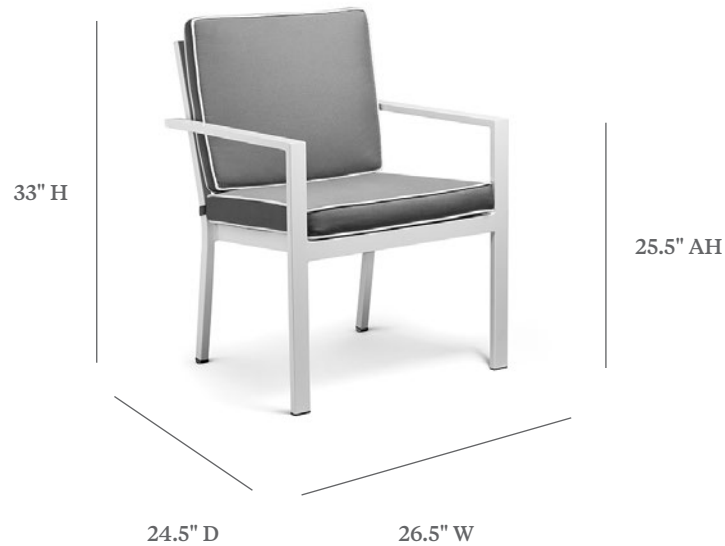

BLEAU

STACKING DINING ARM CHAIR

ITEM CODE	BL 2030L Reversible Seat Cushion
WIDE	26.5"
DEEP	24.5"
HEIGHT	33"
SEAT HEIGHT	18"
ARM HEIGHT	25.5"

MATERIALS

Powder coated aluminum frame.
Cushions seat & back.

FINISHES & SLING COLOR