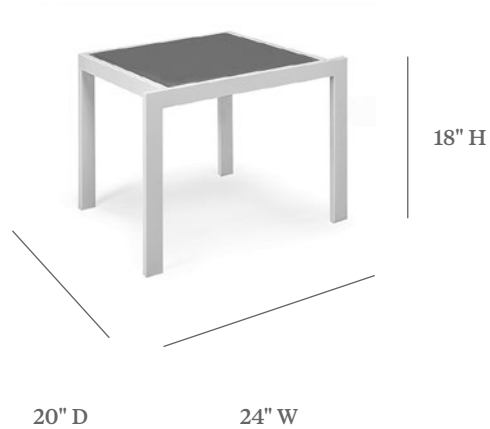

BLEAU

STACKING SIDE TABLE

ITEM CODE	BL 1818
WIDE	24"
DEEP	20"
HEIGHT	18"

MATERIALS

Powder coated aluminum frame.
Table top.

FINISHES

Please visit our website www.pavilionfurniture.com

TABLE TOP OPTIONS