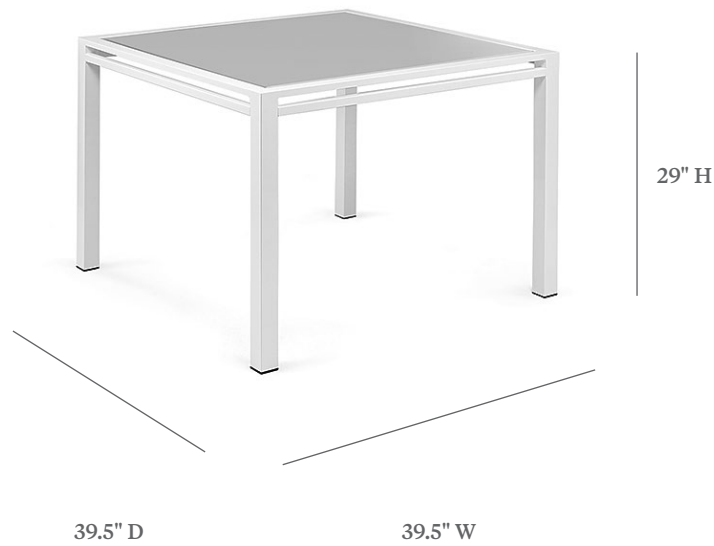

BLEAU

DINING TABLE

ITEM CODE	BL 1000-3636
WIDE	39.5"
DEEP	39.5"
HEIGHT	29"

MATERIALS

Powder coated aluminum frame.
Table top.

FINISHES

Please visit our website www.pavilionfurniture.com

TABLE TOP OPTIONS