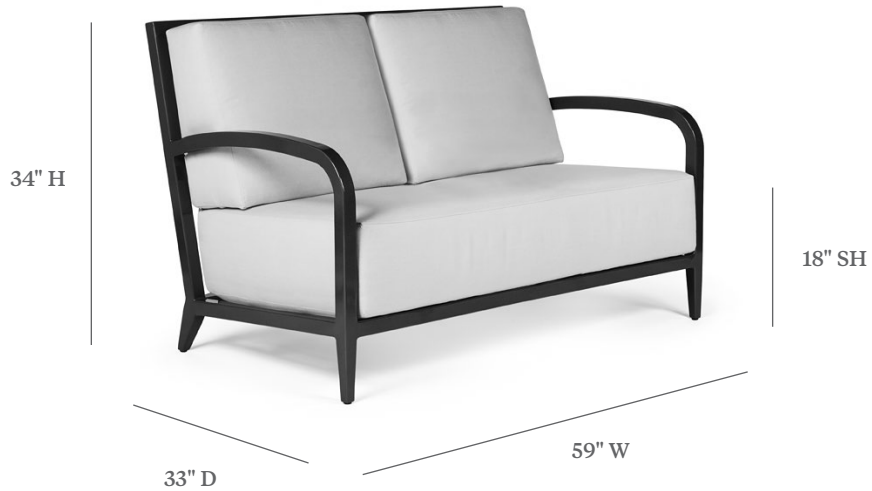

## LOVESEAT

|             |           |
|-------------|-----------|
| ITEM CODE   | MW2 2120L |
| WIDE        | 59"       |
| DEEP        | 33"       |
| HIGH        | 34"       |
| SEAT HEIGHT | 18"       |
| ARM HEIGHT  | 24.5"     |

### MATERIALS

Powder coated aluminum frame.  
Cushion seat.