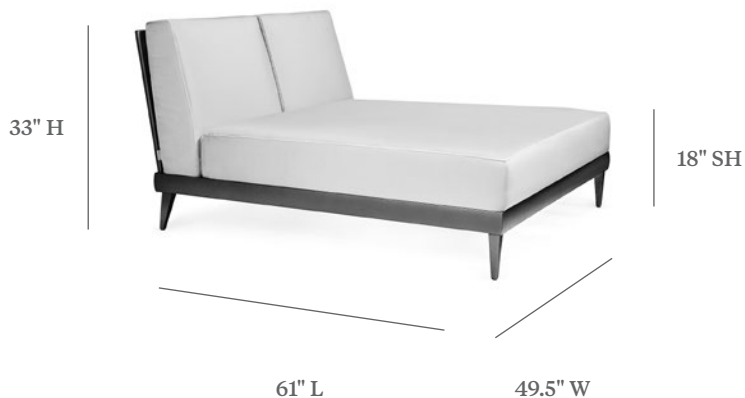

BISCAYNE

DOUBLE CHAISE LOUNGE

ITEM CODE	MW5 2890-46L
WIDE	49.5"
LONG	61"
HEIGHT	33"
SEAT HEIGHT	18"

MATERIALS

Powder coated aluminum frame.
Cushion seat & back.

FINISHES & SLING COLOR

Please visit our website www.pavilionfurniture.com