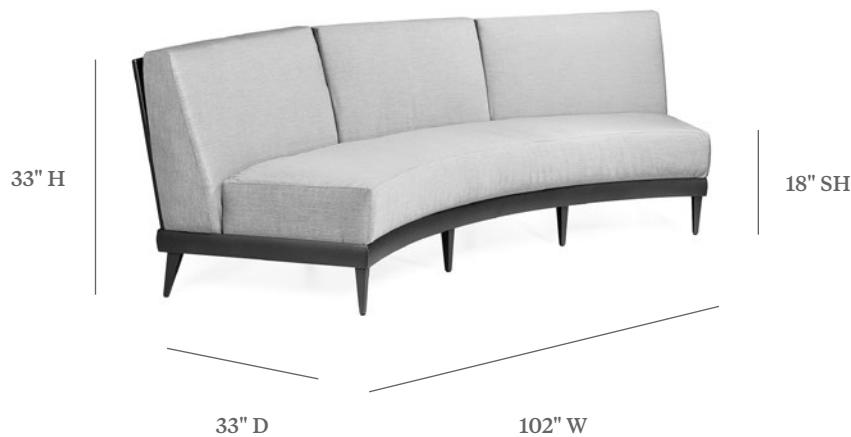

## CURVED SOFA SECTION

ITEM CODE	MW5 2160L
WIDE	102"
DEEP	33"
HEIGHT	33"
SEAT HEIGHT	18"

### MATERIALS

Powder coated aluminum frame.  
Cushion seat & back.