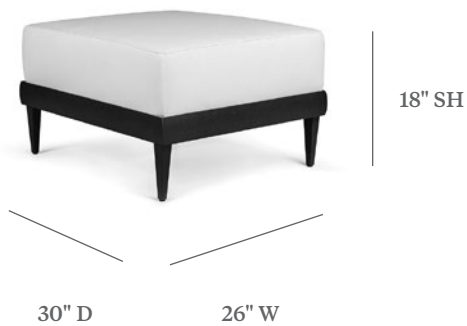

## OTTOMAN

ITEM CODE	MW5 2110L
WIDE	26"
DEEP	30"
SEAT HEIGHT	18"

**MATERIALS**  
Powder coated aluminum frame.  
Cushion seat.

**FINISHES & SLING COLOR**  
Please visit our website [www.pavilionfurniture.com](http://www.pavilionfurniture.com)