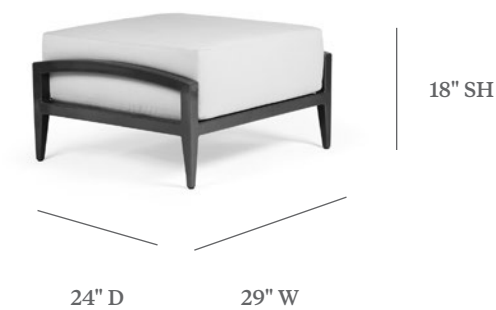

BISCAYNE

OTTOMAN

ITEM CODE	MW2 2110L
WIDE	29"
DEEP	24"
SEAT HEIGHT	18"

MATERIALS
Powder coated aluminum frame.
Cushion seat.

FINISHES & SLING COLOR
Please visit our website www.pavilionfurniture.com

ACCESSORIES
CV-MW2 2110L Protective Cover