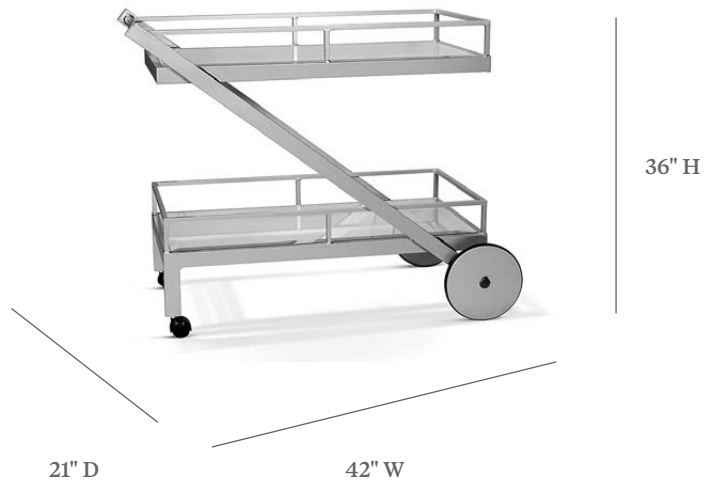

## SERVICE CART

ITEM CODE	TZ 4221
WIDE	42"
DEEP	21"
HEIGHT	36"