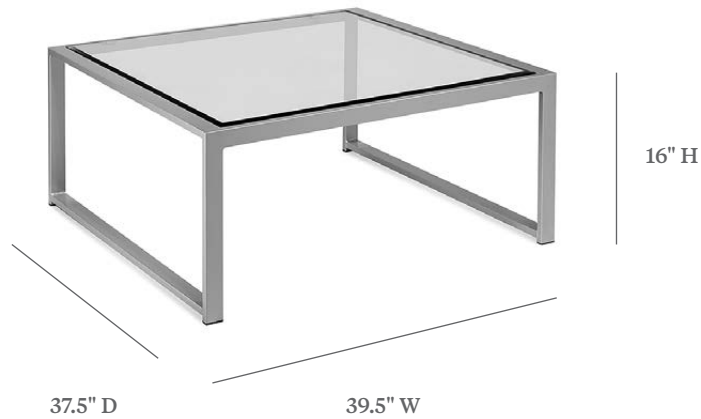

AVENTURA

COFFEE TABLE

ITEM CODE	TZ 3636-16
WIDE	39.5"
DEEP	37.5"
HEIGHT	16"

MATERIALS

Powder coated aluminum frame.
Table top.

FINISHES

Please visit our website www.pavilionfurniture.com

TABLE TOP OPTIONS