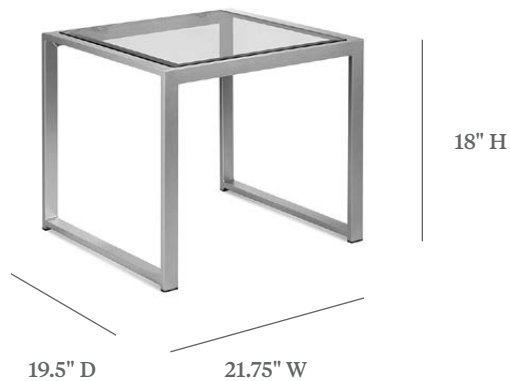

AVENTURA

SIDE TABLE

ITEM CODE	TZ 1818-18
WIDE	21.75"
DEEP	19.5"
HEIGHT	18"

MATERIALS

Powder coated aluminum frame.
Table top.

FINISHES

Please visit our website www.pavilionfurniture.com

TABLE TOP OPTIONS