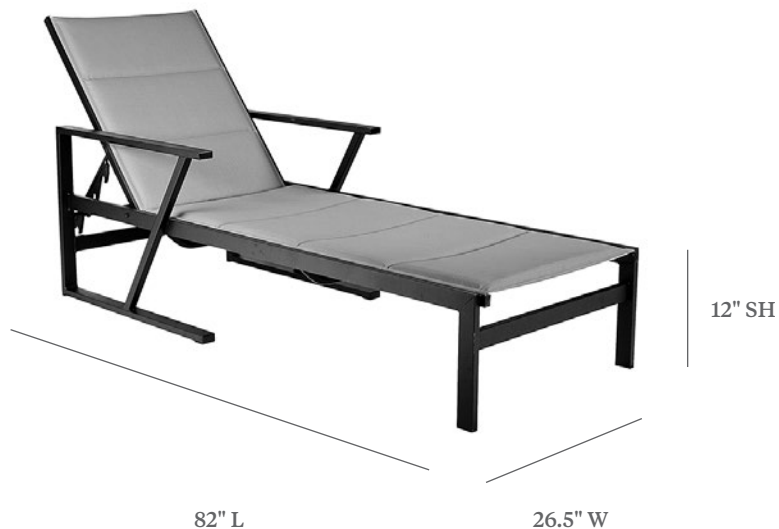

AVENTURA 2

CHAISE LOUNGE

ITEM CODE	TZ 7390 Hammock Sling * TZ 8390 Comfort Cushion Sling *
WIDE	26.5"
LONG	82"
SEAT HEIGHT	12"
ARM HEIGHT	18"

MATERIALS

Powder coated aluminum frame.
Sling fabric seat & back.

FINISHES & SLING COLOR

Please visit our website www.pavilionfurniture.com

ACCESSORIES

CV-TZ2 8390 Protective Cover (Single Chaise Lounge)

WARRANTY | MAINTENANCE

See our website www.pavilionfurniture.com

* HAMMOCK SLING