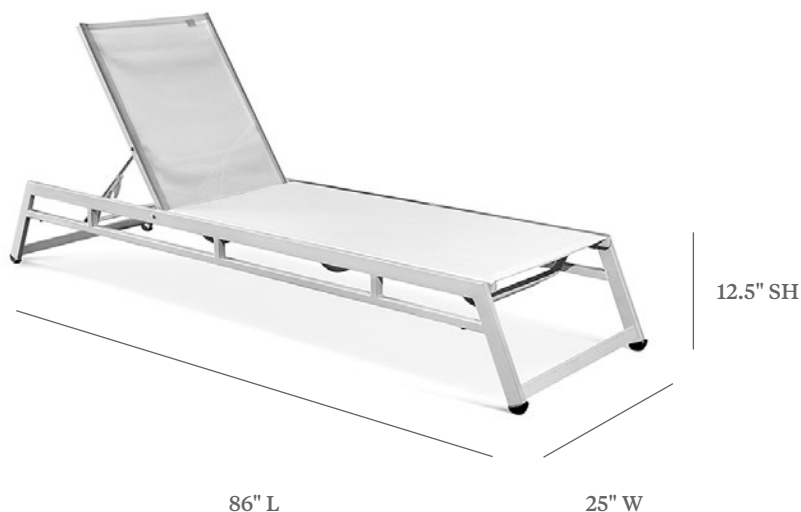

AVENTURA

STACKING CHAISE LOUNGE

NO ARMS FOR SAND OR DECK

ITEM CODE	TZ 7290NA Hammock Sling * TZ 8290NA Comfort Cushion Sling *
WIDE	25"
LONG	86"
SEAT HEIGHT	12.5"
WEIGHT	
TZ 8290NA	28 lbs.

MATERIALS

Powder coated aluminum frame.
Sling fabric seat & back.