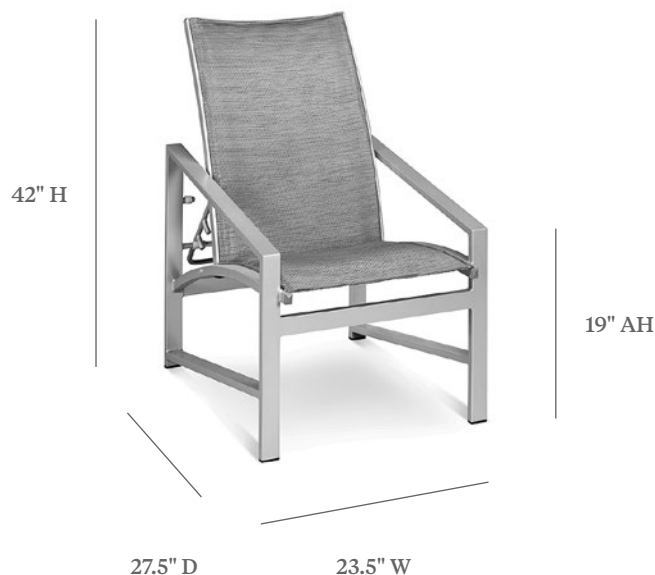

## RECLINING LOUNGE CHAIR

ITEM CODE	TZ 7035 Hammock Sling * TZ 8035 Comfort Cushion Sling *
WIDE	23.5"
DEEP	27.5"
HEIGHT	42"
SEAT HEIGHT	16"
ARM HEIGHT	19" at front / 24" at rear